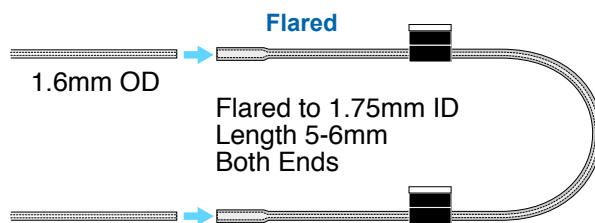

MP² PUMP TUBING STARTER KIT

Part Number	Description
MPP-K-1	MP² Pump Tubing Starter Kit comprising 34 packs of 12 tubes, one package of each light-blue highlighted part number in the table above. Includes: 26 packs of PVC tubing (0.13 to 3.17 mm i.d.) 3 packs of Santoprene tubing and 5 packs of Solva tubing. Kit also includes: 30 CTFE Fluoropolymer Peripump Fittings: 5 small female (ES-2501-PPF2), 5 small male (ES-2501-PPM2), 5 medium female (ES-2501-PPF3), 5 medium male (ES-2501-PPM3), 5 large female (ES-2501-PPF5) and 5 large male (ES-2501-PPM5).

NEW!